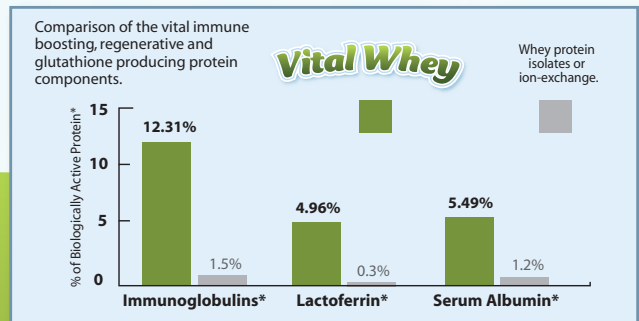

* Naturally occurring; therefore amount may vary.

Any use of text or material shall be by permission only. Copyright © Well Wisdom, LLC. 2000-2014. All rights reserved.

* These statements have not been evaluated by the Food and Drug Administration. This product is not intended to diagnose, treat, cure, or prevent any disease.

Distributed by Ecotrend Ecologics Ltd. 125 West 3rd Avenue Vancouver, BC Canada V5Y 1E6